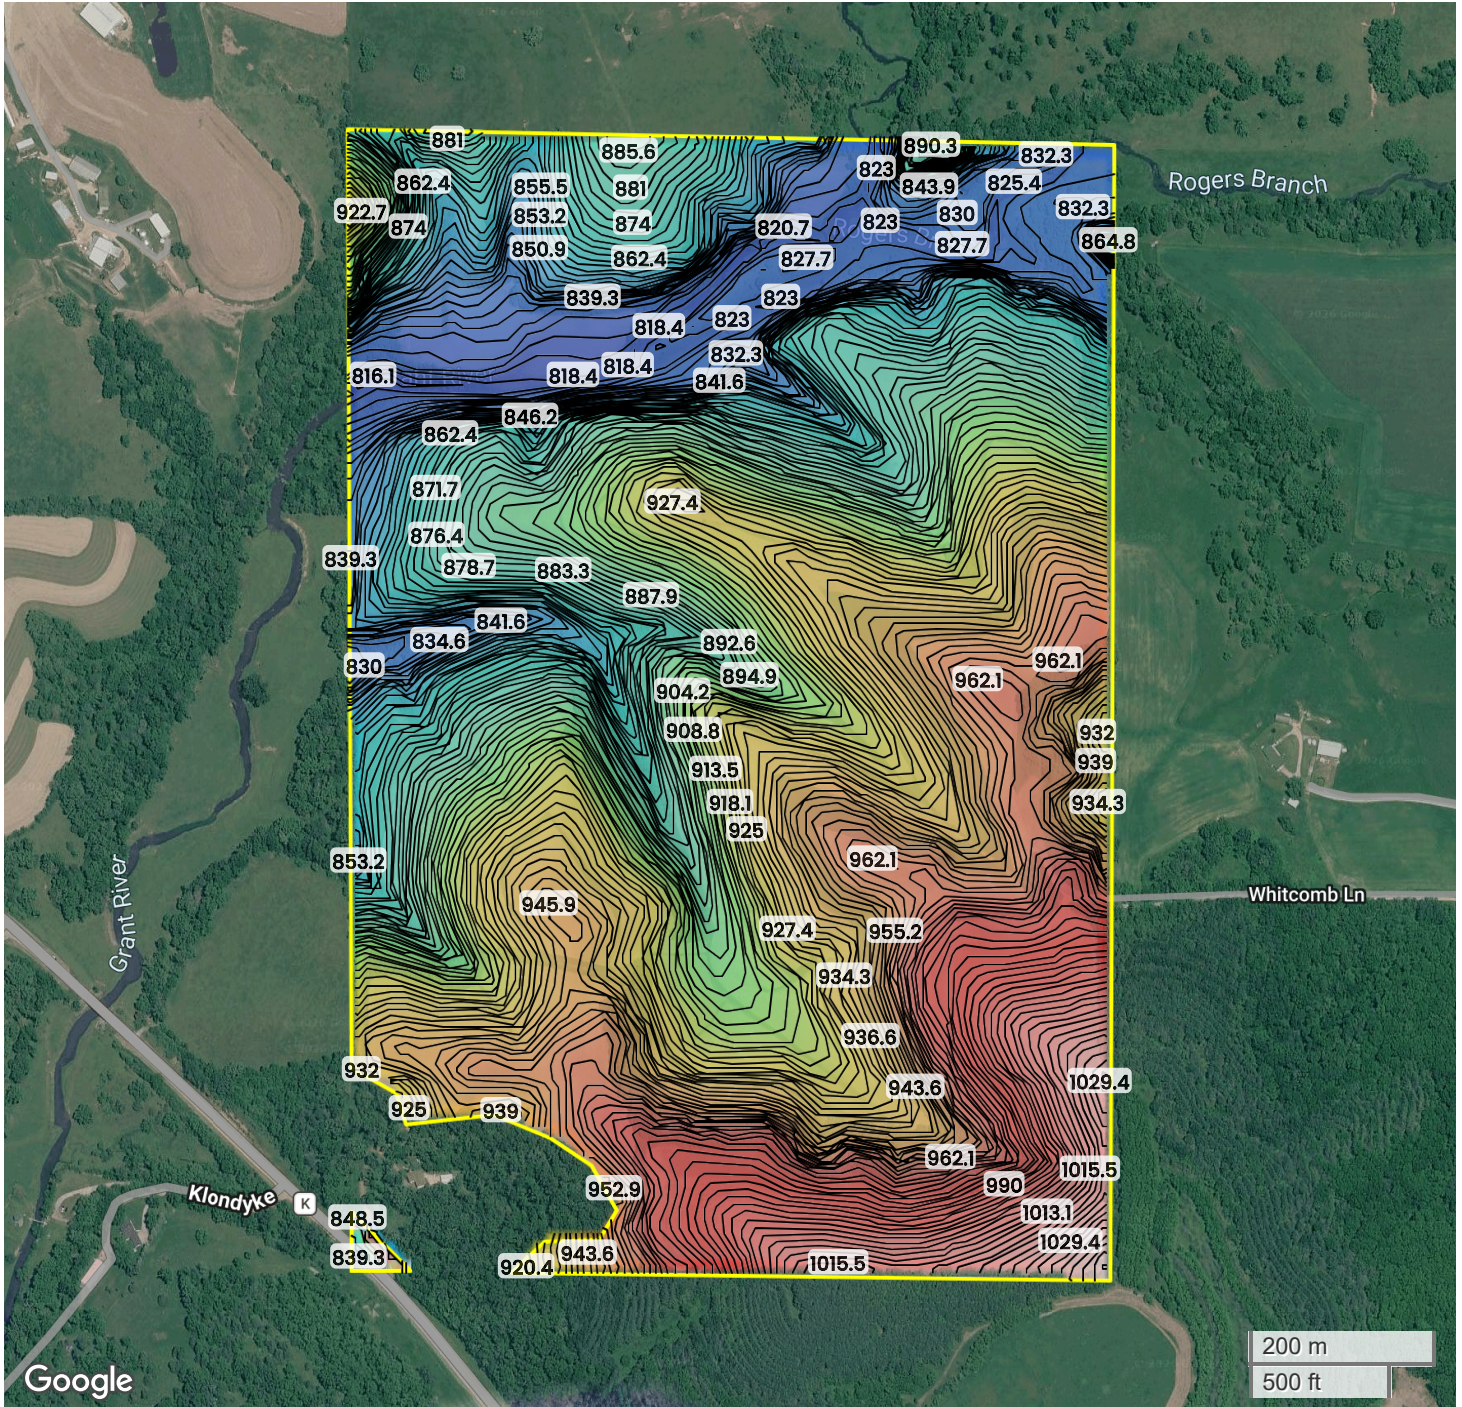

WHITCOMB LANE TOPOGRAPHY

816 ft

1043 ft

Center: 42.881214, -90.729313

28-5N-3W

North Lancaster Township

Grant County, WI

Source: USGS 10m DEM

Interval(ft): 3

Max: 1043.3 ft

Min: 816.1 ft

Range: 227.2 ft

Average: 929.7 ft

FarmWorth, LLC makes no warranties, express or implied, regarding the accuracy of any information provided through FarmWorth.com. User is solely responsible for independently verifying all information prior to use and waives any claims against FarmWorth, LLC arising from inaccuracies in such information.